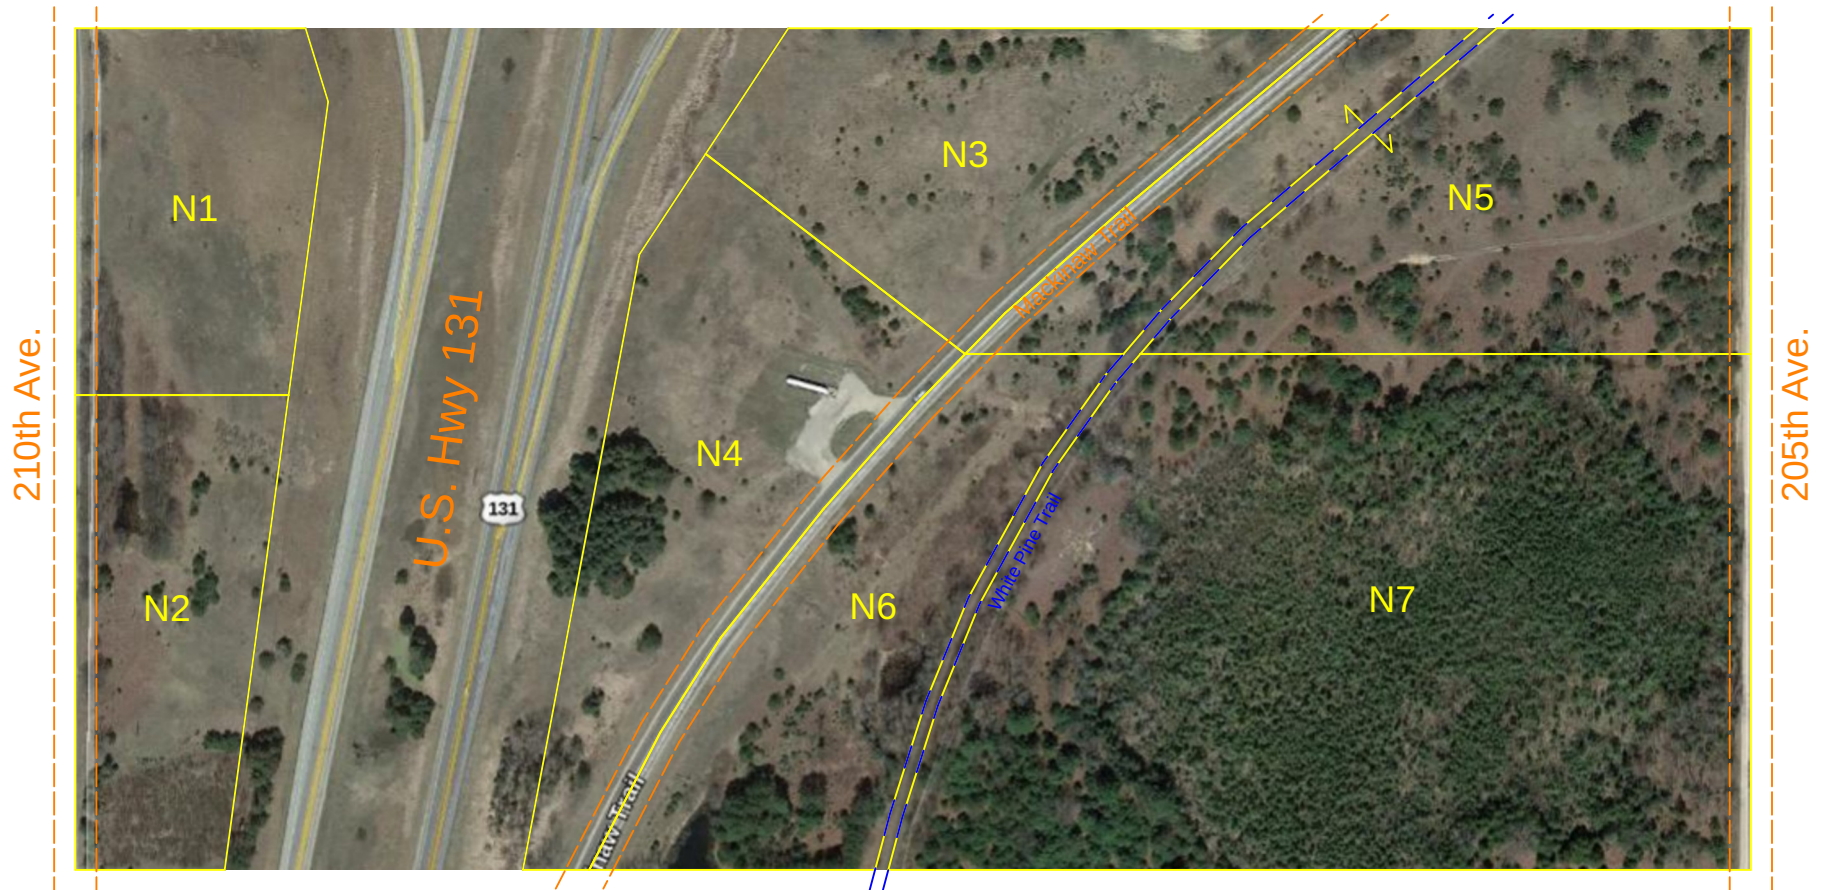

27-T19N-R10W, Leroy Twp.
Osceola County, Michigan
S-1/2 of NW fractional 1/4

Prepared for: www.nwmichiganland.com
By: Gregory Wood
Email: greg@nwmichiganland.com
Phone: 931-999-1010
Effective date: 10/06/2021

Dimensions are Approximate -- Not a Survey

27-T19N-R10W, Leroy Twp.
 Osceola County, Michigan
 S-1/2 of NW fractional 1/4

Prepared for: www.nwmichiganland.com
 By: Gregory Wood
 Email: greg@nwmichiganland.com
 Phone: 931-999-1010
 Effective date: 10/06/2021

Dimensions are Approximate -- Not a Survey