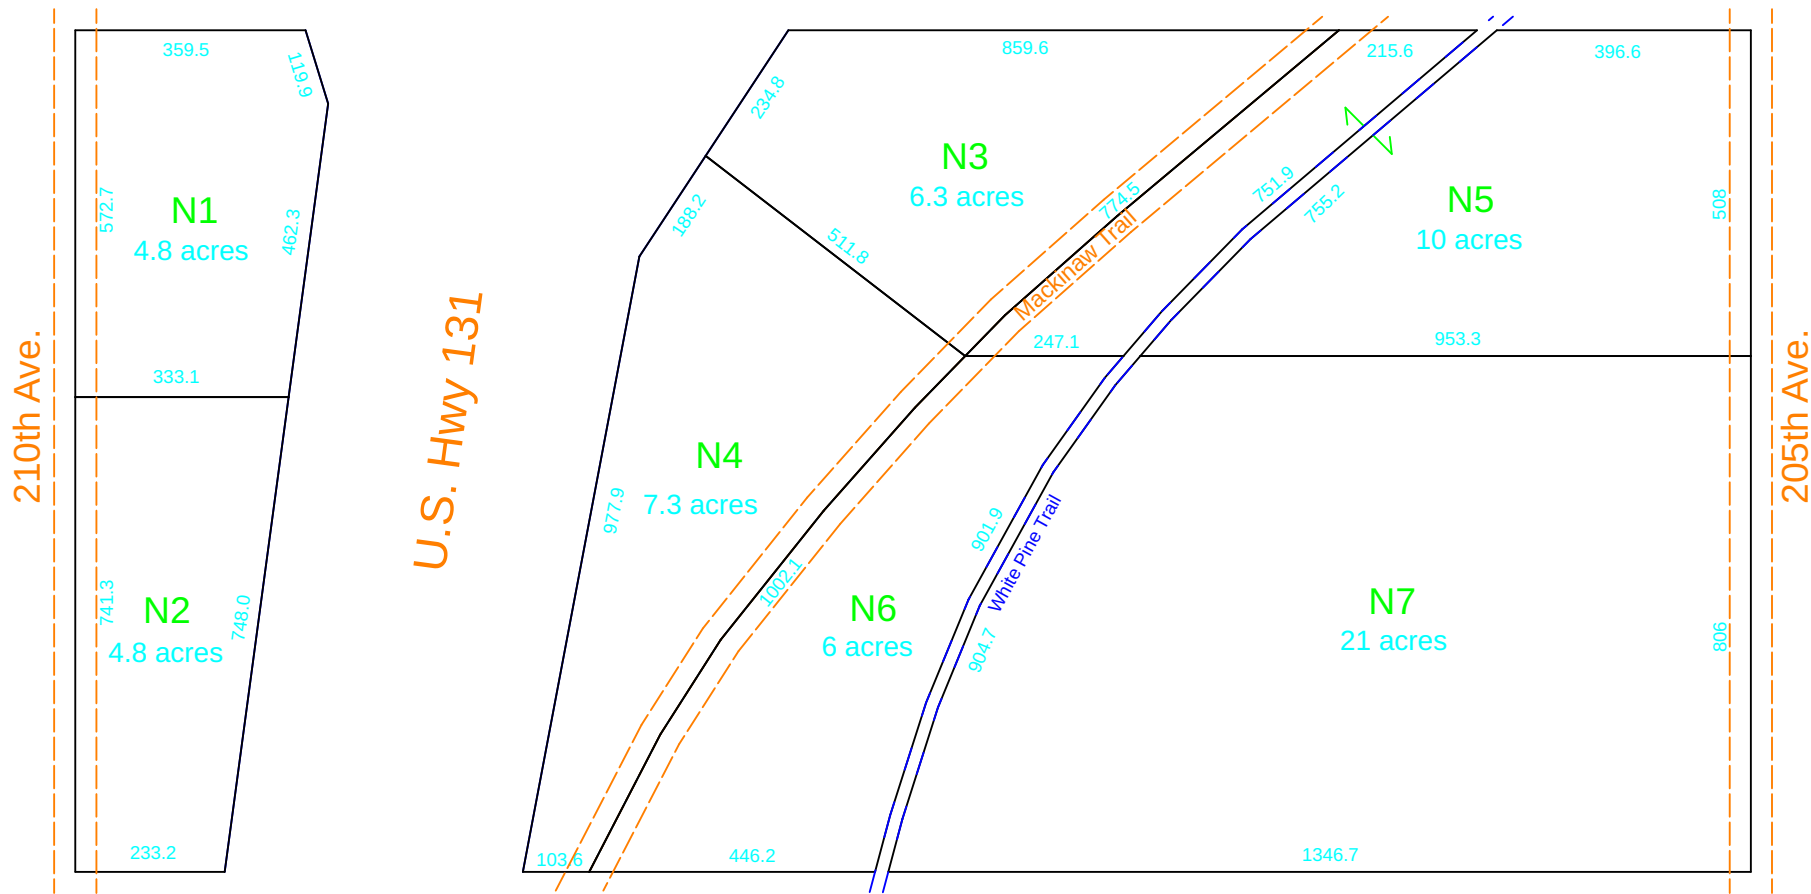

27-T19N-R10W, Leroy Twp.
Osceola County, Michigan
S-1/2 of NW fractional 1/4

Prepared for: www.nwmichiganland.com
By: Gregory Wood
Email: greg@nwmichiganland.com
Phone: 931-999-1010
Effective date: 10/06/2021

Dimensions are Approximate -- Not a Survey

27-T19N-R10W, Leroy Twp.
 Osceola County, Michigan
 S-1/2 of NW fractional 1/4

Prepared for: www.nwmichiganland.com
 By: Gregory Wood
 Email: greg@nwmichiganland.com
 Phone: 931-999-1010
 Effective date: 10/06/2021

Dimensions are Approximate -- Not a Survey