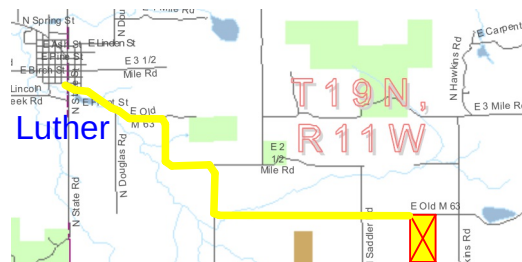

# 27-T19N-R11W, Lake County, Michigan

## W/2 NE/4

Each Parcel is 10 acres +/-

Type this text into Google Maps:  
44.016985,-85.609726

Old M-63

— Shared Driveway and Utility Easement

Not a Survey

Dimensions are approximate

Prepared 02/17/2020 for:  
NWMichiganLand.com  
931-999-1010  
greg@nwmichiganland.com