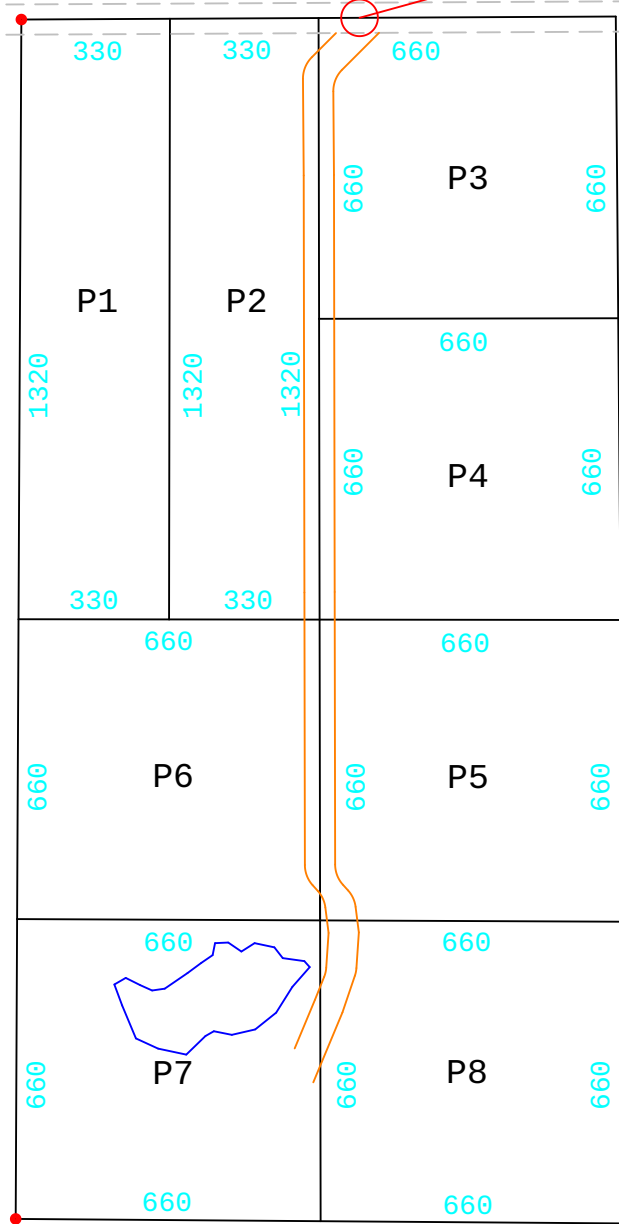

# 27-T19N-R11W, Lake County, Michigan

## W/2 NE/4

Each Parcel is 10 acres +/-

Type this text into Google Maps:  
44.016985,-85.609726

Old M-63

— Shared Driveway and Utility Easement

Not a Survey

Dimensions are approximate

Prepared 02/17/2020 for:  
NWMichiganLand.com  
931-999-1010  
greg@nwmichiganland.com